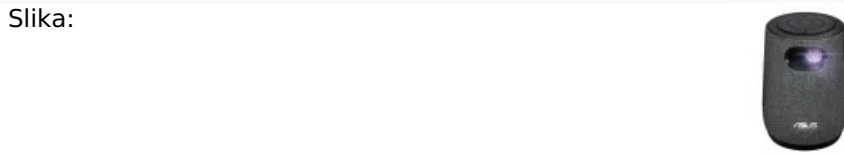

**PROJEKTOR ASUS ZEANBEAM L1 LED 1280X720/300LM/400:1/HDMI/WIFI/USB/BATERIJA**

Naziv: PROJEKTOR ASUS ZEANBEAM L1 LED  
1280X720/300LM/400:1/HDMI/WIFI/USB/BATERIJA

Šifra: #BM766751743649422082

Barkod: 4718017930307

Opis:

Karakteristike	<p><b>Display</b> Display Technology: DLP Light Source: LED LED Lifespan: 30000 hours Resolution(Native): 1280x720 (HD) Maximum Input Resolution: 1920x1080 Brightness: 300 LED Lumen Contrast Ratio: 400:1 Color Saturation(sRGB): 120% Display Colors: 16.7 M</p> <p><b>Projection Lens</b> Throw Ratio: 1.2:1 Projection Distance: 0.8m~3.2m Projection Size: 30"~120" Projection Offset: 100%± 5% Zoom Ratio: Fixed Focus: Manual</p> <p><b>Video Feature</b> Splendid: Presentation Mode Splendid: Standard Mode Splendid: Theater Mode Splendid: ECO Mode Keystone Adjustment: Yes, ±40° (Vertical) Auto Keystone: Yes Aspect Ratio: Auto Projector Placement: Front Table Projector Placement: Rear Table Projector Placement: Front Ceiling Projector Placement: Rear Ceiling HDCP Support: Yes</p>
Povezivanje	WiFi, Bluetooth
Ostalo	<p>Audio Feature Speaker: Yes(5Wx2) Audio Technology: Harman/Kardon I/O Ports HDMI: x 1 USB-A: x 1 (Power output 5V/1A)</p>
Fizičke karakteristike	<p>Dimensions Phys. Dimension (WxHxD): 90 x 131 x 90 mm Box Dimension (WxHxD): 296 x 147 x 109 mm Weight Net Weight: 585g Gross Weight: 1.3Kg</p>
Zakonska saobraznost	Zagarantovana sva prava po Zakonu o zaštiti potrošača.