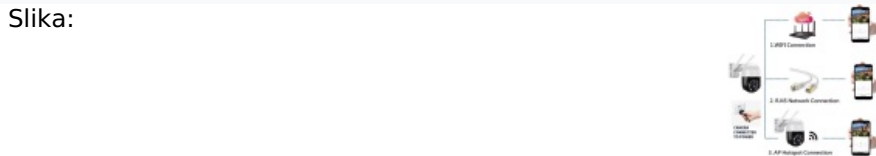

**CAM-IP2MP-EP8 GMB KAMERA 2 MPIX MICROSD ICSEE XMEYE PRO TWO-WAY VOICE PTZ IP66
1.5INCH BLACK/WHITE**

Naziv: CAM-IP2MP-EP8 GMB KAMERA 2 MPIX MICROSD ICSEE XMEYE PRO TWO-WAY VOICE PTZ IP66 1.5INCH BLACK/WHITE

Cena sa PDV: 3,468.71 RSD *WEB CENA
3,815.58 RSD *Cena za odloženo web plaćanje

Ostalo

Opis: Model: CAM-IP2MP-EP82MP H.265 WiFi Camera, 1.5 Inch, ICSEE App 4pcs IR LED + 4pcs White LED, 3.6mm Lens RJ45, Onvif P2P, Auto Tracking, Human Detection IP66, Two Way Audio, 2A Adapter, Support TF Card Smart IR&Color Night Vision, Pan 355°, Tilt 90° App: icsee Support system: Support IOS, Android mobile view (iOS 4.3 Android OS 2.3 above), Windows, Storage: Support cloud /TF Card storage (Max 128GB) Monitor Advantage: Support PC computer monitoring, smartphone multi-pic view. View Angel: 80 degree Compression Format: H.265 Sensor: 1/2.7" XM550+335E Minimum illumination: Color: 0.4Lux, B/W: 0.01Lux SNR: ?48dB Electronic shutter: 1/50(1/60)s to 1/10,000 s Lens: 3.6mm Pan-tilt: H:350degree, V: 90 degree IR CUT: IR-Cut switch day and night auto Night vision: 4 pcs IR LED + 4pcs Warm white LED , support infrared night vision/ full color night vision/ smart night vision Infrared illumination distance: within 30 meters Maximum image size: Main stream: 2592*1944; Frame rate: Maximum frame rate: 50Hz: 25fps network frame rate adaptation Alert function: Intelligent double light humanoid recognition alarm / mix line, area, two-way flow detection Human Tracking: support Alarm mode: Siren warning, custom voice playback recording, mobile APP alarm push Two-way voice: support ONVIF protocol: Support Digital noise reduction: 2D/3D digital noise reduction Motion detect: Support ,send message to the phone Network Connection: AP hotspot , WIFI WIFI 802.11 b/g/n, 10/100M Base-TX Ethernet, RJ45 Connector Work temperature: -20?~50? Work Humidity: 10%~80% Power: DC12V; 2A (price not including power supply) Accessories: user manual, screws, screwdriver, Waterproof connector bags.