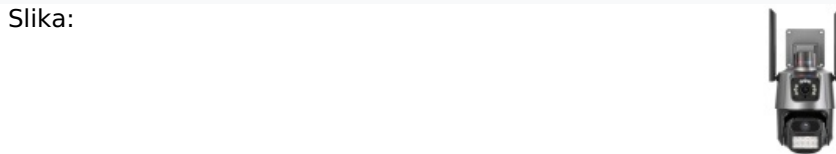

**CAM-IP6MP-EP11-QQ GMB KAMERA 6 MPIX MICROSD ICSEE XMEYE PRO APP TWO-WAY VOICE PTZ IP66,3.6MM+3.6MM**

Naziv: CAM-IP6MP-EP11-QQ GMB KAMERA 6 MPIX MICROSD ICSEE XMEYE PRO APP TWO-WAY VOICE PTZ IP66,3.6MM+3.6MM